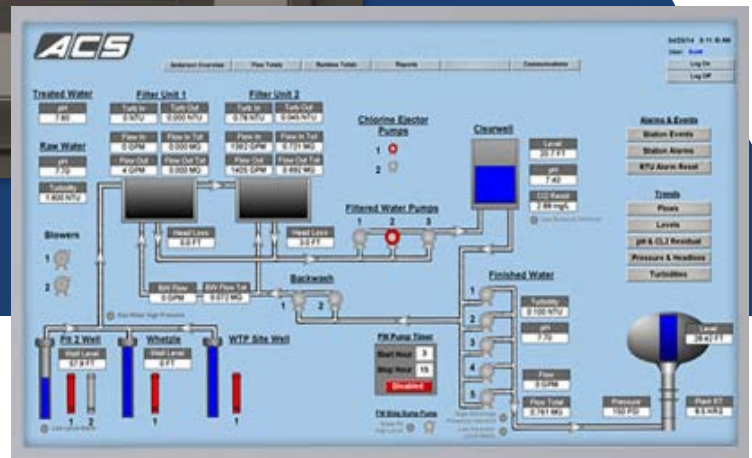

ALLIED CONTROL SERVICES, INC.

OPERATOR INTERFACE TERMINAL PRODUCTS

ACS offers design, configuration and installation of Graphic Operator Interface Terminal (OIT) systems and can also provide conversion from older, obsolete OIT systems to the latest OIT of your choice for a wide variety of top vendors such as:

- Allen Bradley
- Bristol Babcock

- C-More
- Control Microsystems
- Emerson
- EZWare
- KEP
- Maple Systems
- Nematron
- Red Lion
- Rockwell
- Schneider Magelis
- Siemens
- Xycom

Industrial Automation & Control System Engineering | Integration, Engineering, Installation & Technical Services